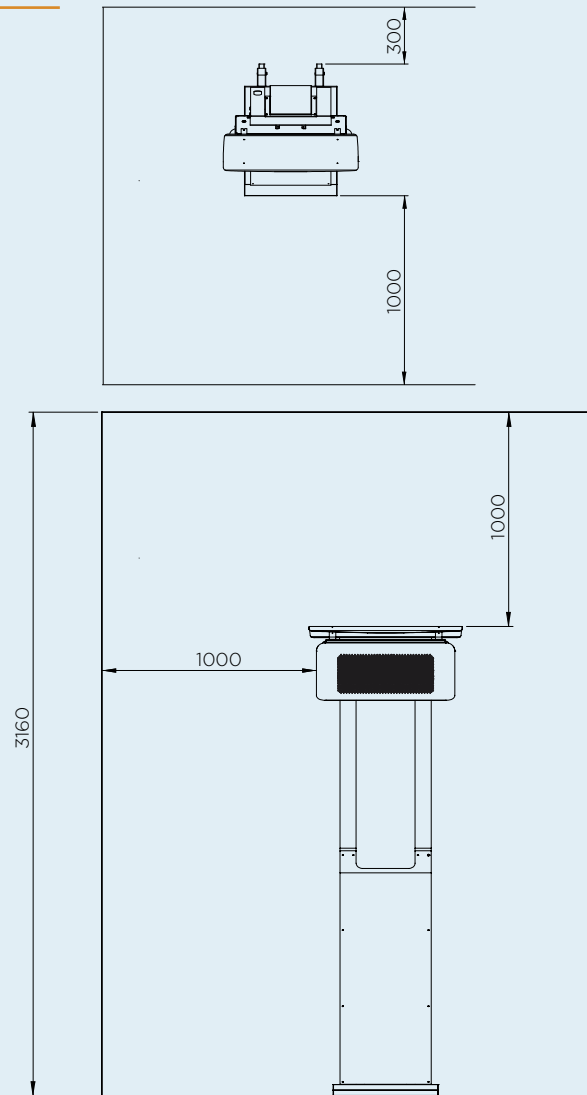

CLEARANCE

With a wide array of mounting options, Bromic offers solutions to compliment any décor and provide functionality for ambiance and comfort.

CEILING & WALL CLEARANCE