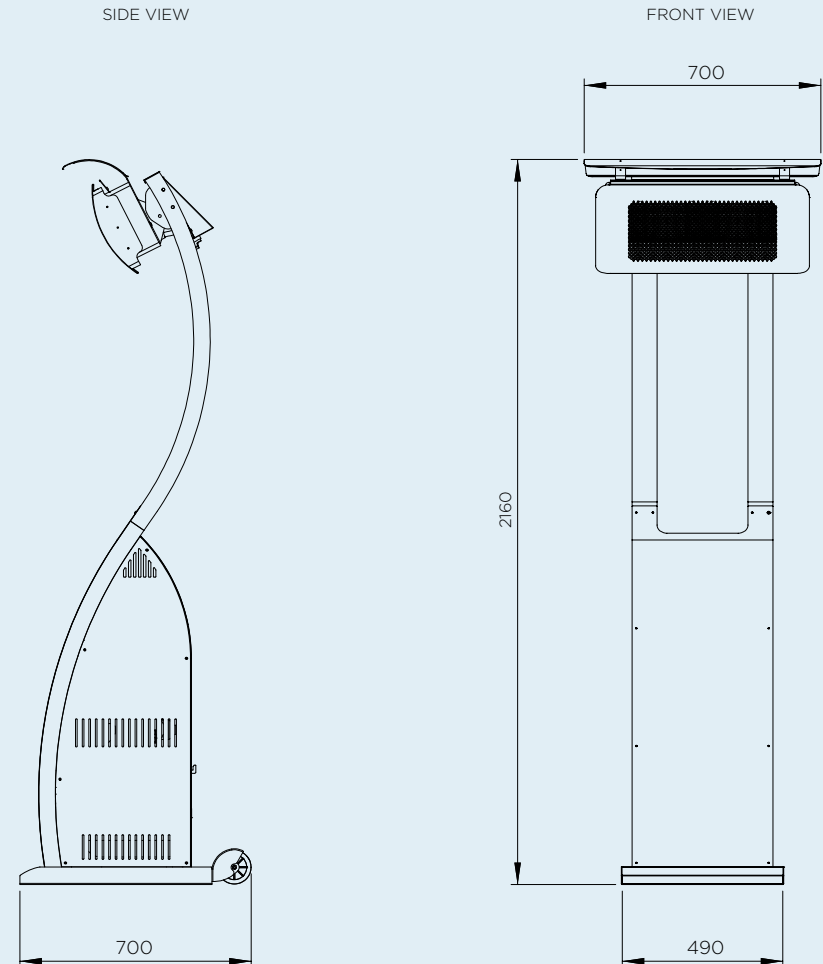

SPECIFICATIONS

Reference the specification guide below to help you select the correct solution for your needs.

MODEL NUMBER

FUEL TYPE	LPG
COLOUR	BLACK
HEAT AREA	20M²
MINIMUM FLOOR CLEARANCE	1000MM
OUTPUT	40MJ

MOUNTING OPTIONS

CEILING MOUNT	-
WALL MOUNT	-
RECESSED | FLUSH MOUNT	-
CEILING POLE MOUNT	-
FREESTANDING	✓

CONTROL OPTIONS

ON | OFF	-
DIMMER	-
MASTER REMOTE	-

Measurements displayed within this document are minimum requirements for installation. Bromic takes no responsibility for incorrect or non-compliant installations. All measurement in this document are displayed in mm.

DIMENSIONS

With a wide range of sizes available, find the ideal heater to suit your outdoor space.

PROFILE