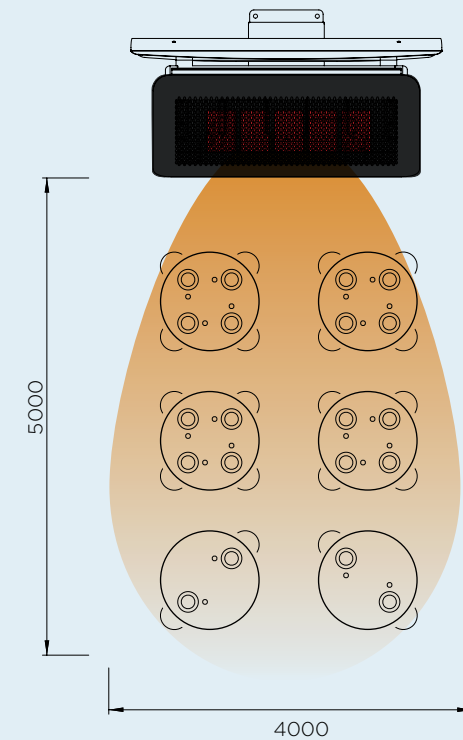

HEAT AREAS

TUNGSTEN PORTABLE
HEATING APPROXIMATELY 20 m²
40MJ HEATING POWER